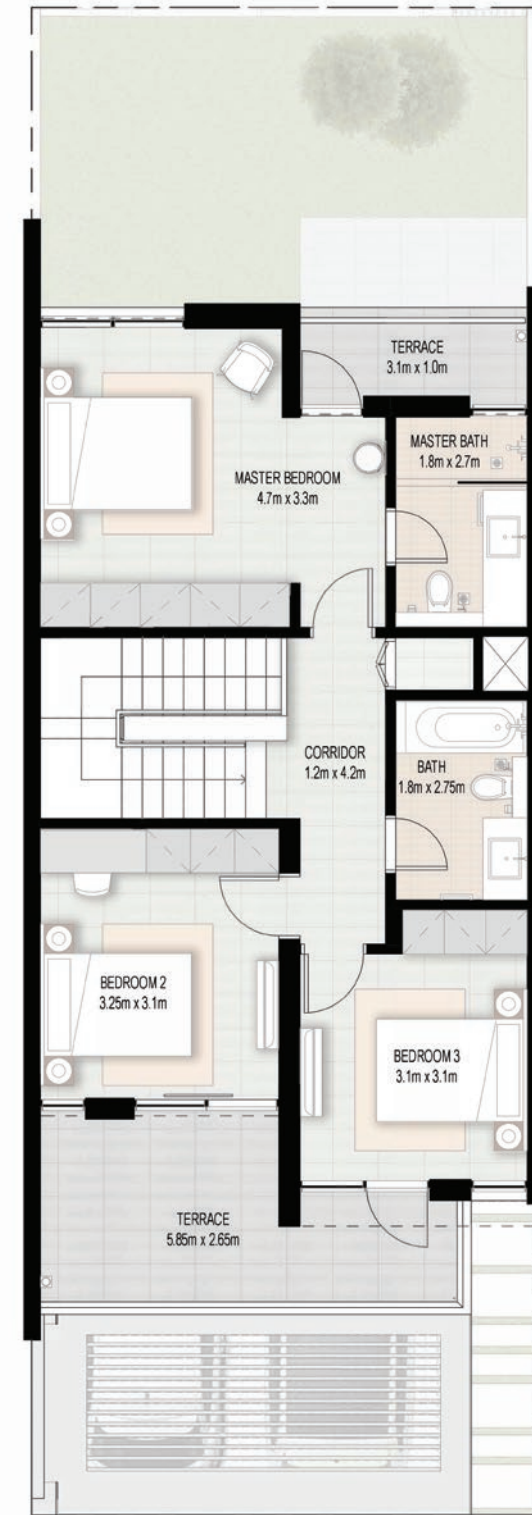

Ground Floor

**4 BEDROOM TOWNHOUSE**  
TOTAL: 219 SQM | 2,354 SQFT

First Floor

Ground Floor

**3 BEDROOM TOWNHOUSE**  
TOTAL: 200 SQM | 2,152 SQFT

First Floor