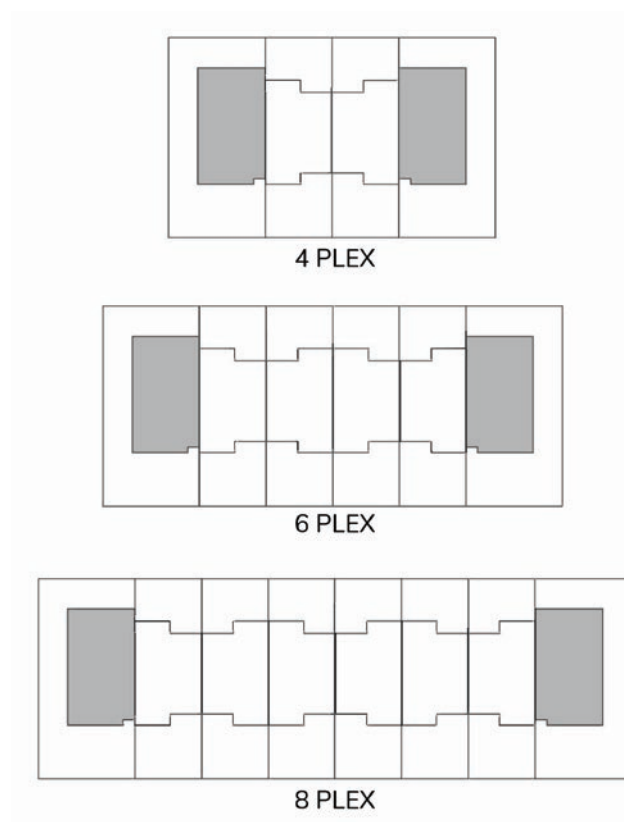

Ground Floor

**4 BEDROOM TOWNHOUSE**  
TOTAL: 219 SQM | 2,354 SQFT

First Floor

Ground Floor

**3 BEDROOM TOWNHOUSE**  
TOTAL: 200 SQM | 2,152 SQFT

First Floor