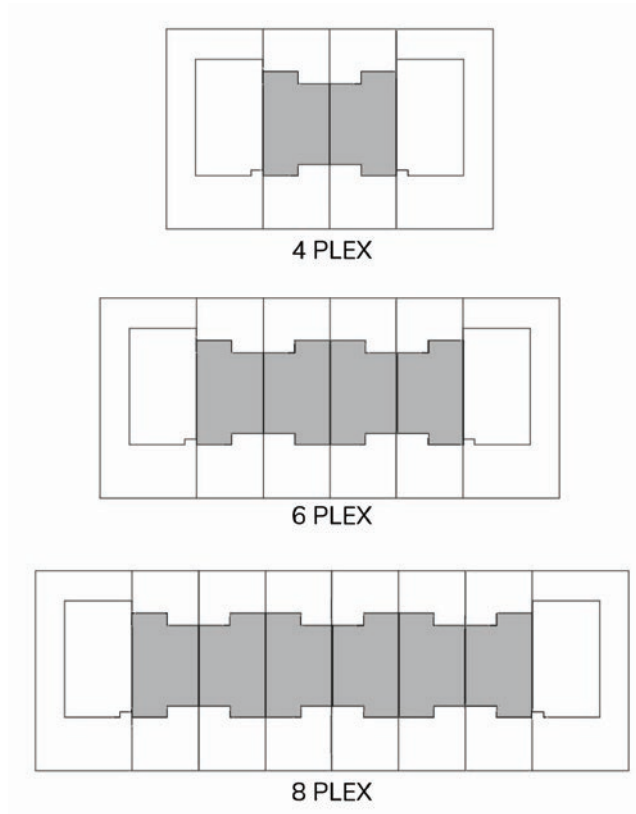

Ground Floor

**4 BEDROOM TOWNHOUSE**  
TOTAL: 219 SQM | 2,354 SQFT

First Floor

Ground Floor

**3 BEDROOM TOWNHOUSE**  
TOTAL: 200 SQM | 2,152 SQFT

First Floor