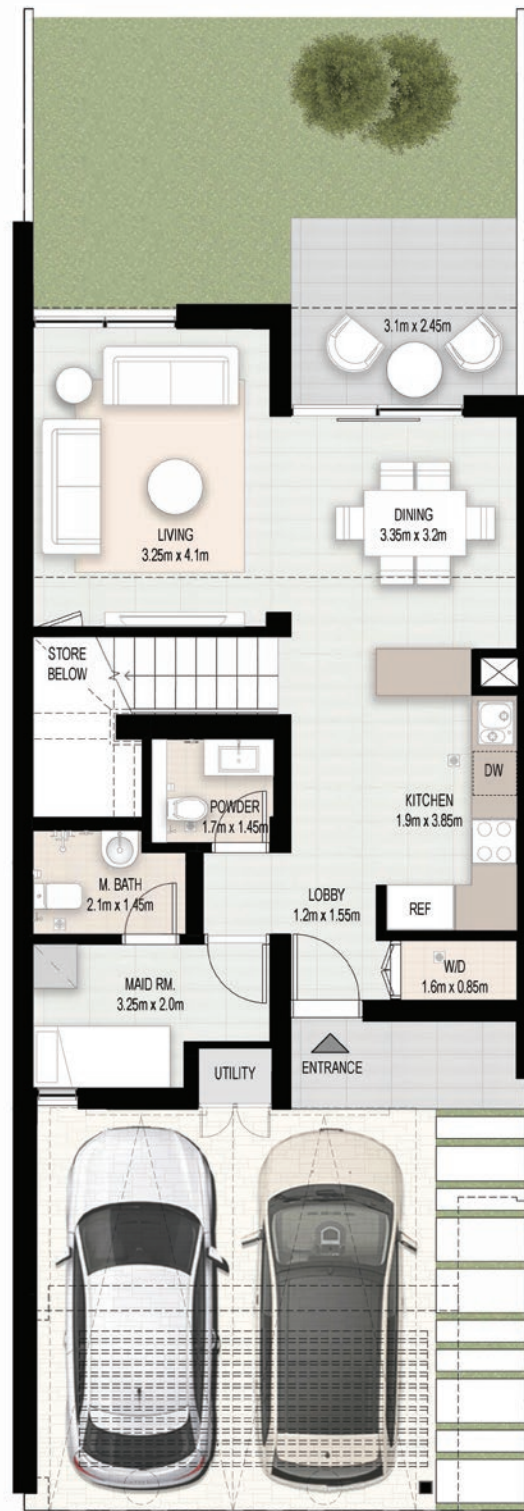

Ground Floor

**4 BEDROOM TOWNHOUSE**  
TOTAL: 219 SQM | 2,354 SQFT

First Floor

Ground Floor

**3 BEDROOM TOWNHOUSE**  
TOTAL: 200 SQM | 2,152 SQFT

First Floor